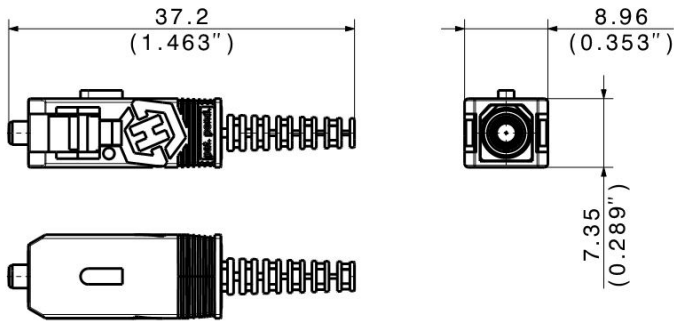

#### Connector left

Description	Values
Connector typ	SC pigtail
Polish	UPC
Color Housing	Black
Color Boot	Beige
Design connector acc. To	IEC 61754-4, TIA 604-3
Performance class H+S	M
Insertion loss 97% dB / mean dB	0.25 / 0.12
Return Loss	35
Durability	1000
Performance class H+S	0

## Technical Drawing