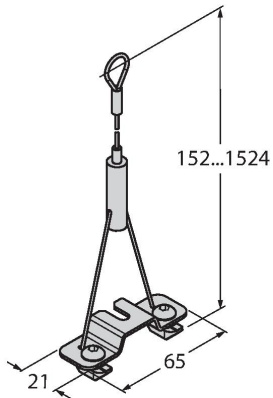

Pendant mounting bracket for WLB92

LMBWLB92S

3093570