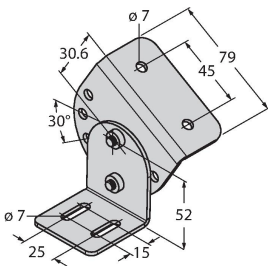

WLB92X550PB

Work Light – Linear Light

Technical data

Type	WLB92X550PB
ID	3093283
Signal and display data	
Purpose	LED work light
Function	Linear light
Light type	White
Color temperature	4700...+5300 K
Luminous flux lumen	3130 lm
Dimmable	Potentiometer
Features of color 1	White, Permanently on, 3510 lm
Operating voltage	21.6...26.4 VDC
DC rated operational current	≤ 1450 mA
Mechanical data	
Cascadable	No
Design	Rectangular, WLB92
Dimensions	665 x 97 x 104 mm
Housing material	Metal, AL, Anodized
Window material	Polycarbonate, diffuse
Electrical connection	Cable, 2 m, PVC
Number of cores	2
Ambient temperature	-40...+70 °C
Protection class	IP40
Tests/approvals	
Approvals	CE

Accessories

LMBWLB92

3093567

Snap bracket for WLB92 work light, included in the WLB92 scope of delivery

LMBWLB92CLIP

3093568

Snap bracket for WLB92 linear light

LMBWLB92HK5

3093569

Pendant mounting bracket for WLB92

LMBWLB92S

3093570

Mounting bracket for front side mounting of the WLB92

LMBWLB92RAS

3093571

Pivoting mounting bracket for WLB92 line light