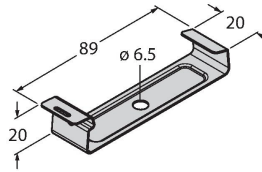

WLB92X550PB

Work Light – Linear Light

Technical data

Type	WLB92X550PB
ID	3093283
Signal and display data	
Purpose	LED work light
Function	Linear light
Light type	White
Color temperature	4700...+5300 K
Luminous flux lumen	3130 lm
Dimmable	Potentiometer
Features of color 1	White, Permanently on, 3510 lm
Operating voltage	21.6...26.4 VDC
DC rated operational current	≤ 1450 mA
Mechanical data	
Cascadable	No
Design	Rectangular, WLB92
Dimensions	665 x 97 x 104 mm
Housing material	Metal, AL, Anodized
Window material	Polycarbonate, diffuse
Electrical connection	Cable, 2 m, PVC
Number of cores	2
Ambient temperature	-40...+70 °C
Protection class	IP40
Tests/approvals	
Approvals	CE

Features

- Light beam: 550 mm
- Operating voltage: 24 VDC (±10%)
- Protection class: IP50
- Color: White
- Cable, 2 m
- Built-in ON/OFF switch
- Integrated rotary switch for continuous dimming of the light output (0% - 100%)

Accessories

LMBWLB92

3093567

Snap bracket for WLB92 work light, included in the WLB92 scope of delivery

LMBWLB92CLIP

3093568

Snap bracket for WLB92 linear light

LMBWLB92HK5