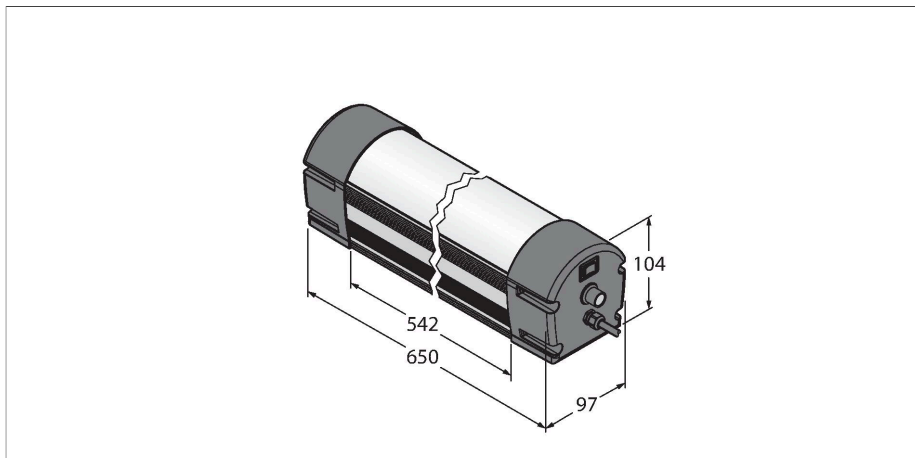

WLB92X550PB

Work Light – Linear Light

Technical data

Type	WLB92X550PB
ID	3093283
Signal and display data	
Purpose	LED work light
Function	Linear light
Light type	White
Color temperature	4700...+5300 K
Luminous flux lumen	3130 lm
Dimmable	Potentiometer
Features of color 1	White, Permanently on, 3510 lm
Operating voltage	21.6...26.4 VDC
DC rated operational current	≤ 1450 mA
Mechanical data	
Cascadable	No
Design	Rectangular, WLB92
Dimensions	665 x 97 x 104 mm
Housing material	Metal, AL, Anodized
Window material	Polycarbonate, diffuse
Electrical connection	Cable, 2 m, PVC
Number of cores	2
Ambient temperature	-40...+70 °C
Protection class	IP40
Tests/approvals	
Approvals	CE

Features

- Light beam: 550 mm
- Operating voltage: 24 VDC (±10%)
- Protection class: IP50
- Color: White
- Cable, 2 m
- Built-in ON/OFF switch
- Integrated rotary switch for continuous dimming of the light output (0% - 100%)

Wiring diagram

Functional principle

The WLB92 LED linear light is designed for multi-purpose use, is powered by 24 VDC and convinces by its robust metal housing and shatter-proof window material. With the built-in toggle switch, the light can be switched on or off and also fully dimmed, 0%-100%, by the rotary switch. The color temperature lies in the range of daylight, between 5,000 and 10,000 Kelvin. With a lifetime of 50,000 hours and very energy efficient LEDs, this a cost-saving and environmentally friendly alternative to conventional fluorescent lamps. This linear light is available in two lengths and more than twice as bright as the known WLB32 LED light.