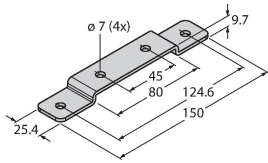

Accessories

LMBWLB92

3093567

Snap bracket for WLB92 work light, included in the WLB92 scope of delivery

LMBWLB92CLIP

3093568