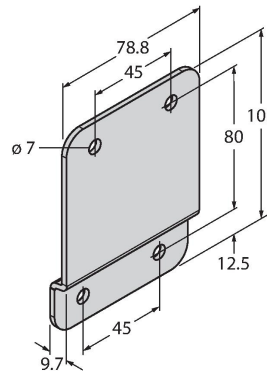

Mounting bracket for front side mounting of the WLB92

LMBWLB92RAS

3093571